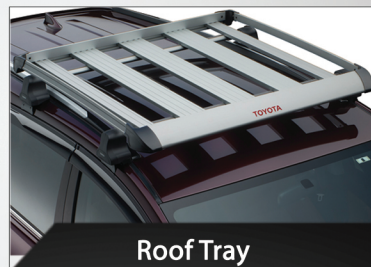

Rear License Plate Garnish

Rear Bumper Step Guard

Designed to blend with the styling of the Innova and make it easier to secure cargo.