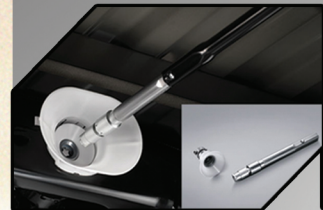

Rear Bumper Step Guard

Spare Wheel Lock (Plug)

Keeps the spare tire secured with this heavy duty accessory.