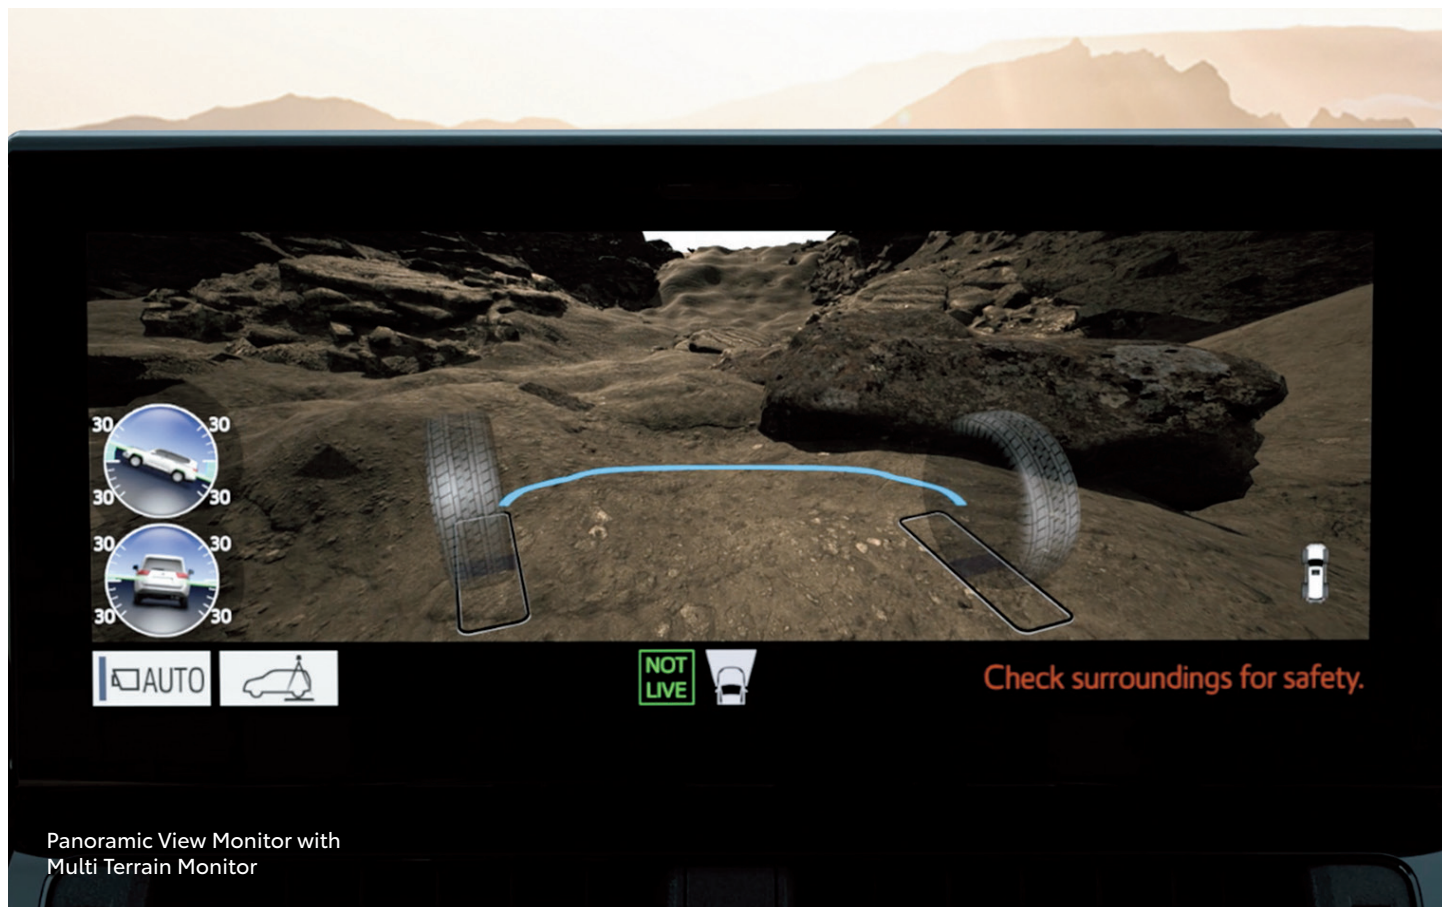

REAR SEAT AC (ZX Exclusive)

WIRELESS CHARGER (ZX Exclusive)

POWER BACK DOOR with Pre-Lock Function (ZX Exclusive)
Power Recline/Fold 3rd Row Seats

EMV & NAVIGATION SYSTEM

LAND CRUISER

NO LESS THAN RELIABLE

Panoramic View Monitor with
Multi Terrain Monitor

10 SRS Airbags

NO LESS THAN AT EASE

Peace of mind comes standard. Your safety is at the forefront of everything we do that's why every Land Cruiser variant gets Toyota Safety Sense, a suite of intelligent safety features designed to keep you and your loved ones safe. With seven decades of know-how, the Land Cruiser is more than ready to raise the bar on every adventure.