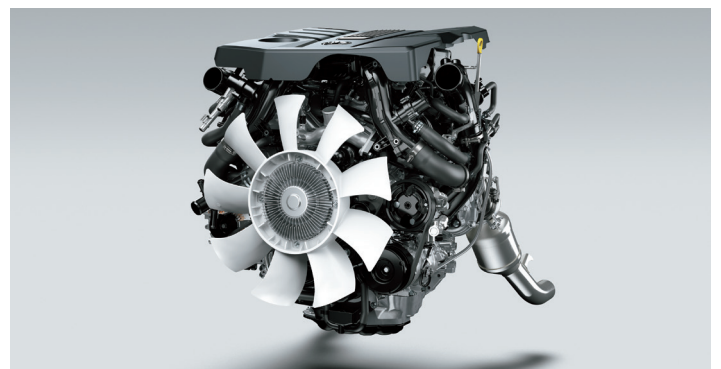

ZX Exclusive: Front & Rear Bumper, Side Step

LED HEAD LAMPS with Sequential Turn Signal

LED REAR Combination Lamps with Sequential Turn Signal (ZX Exclusive)

20" ALLOY WHEELS (ZX Exclusive)

3.3L V6 TWIN-TURBO ENGINE with 306 Ps Max output and 700 Nm Max Torque

NO LESS THAN EXCELLENT

With power comes confidence. Promising to deliver remarkable performance and efficiency, the Land Cruiser is powered by a 3.3-liter twin-turbo V6 diesel to let you conquer both on-road and the toughest off-road environments. Every aspect of the Land Cruiser is designed, engineered, and built with quality in mind. This is the most powerful and capable Land Cruiser ever made.